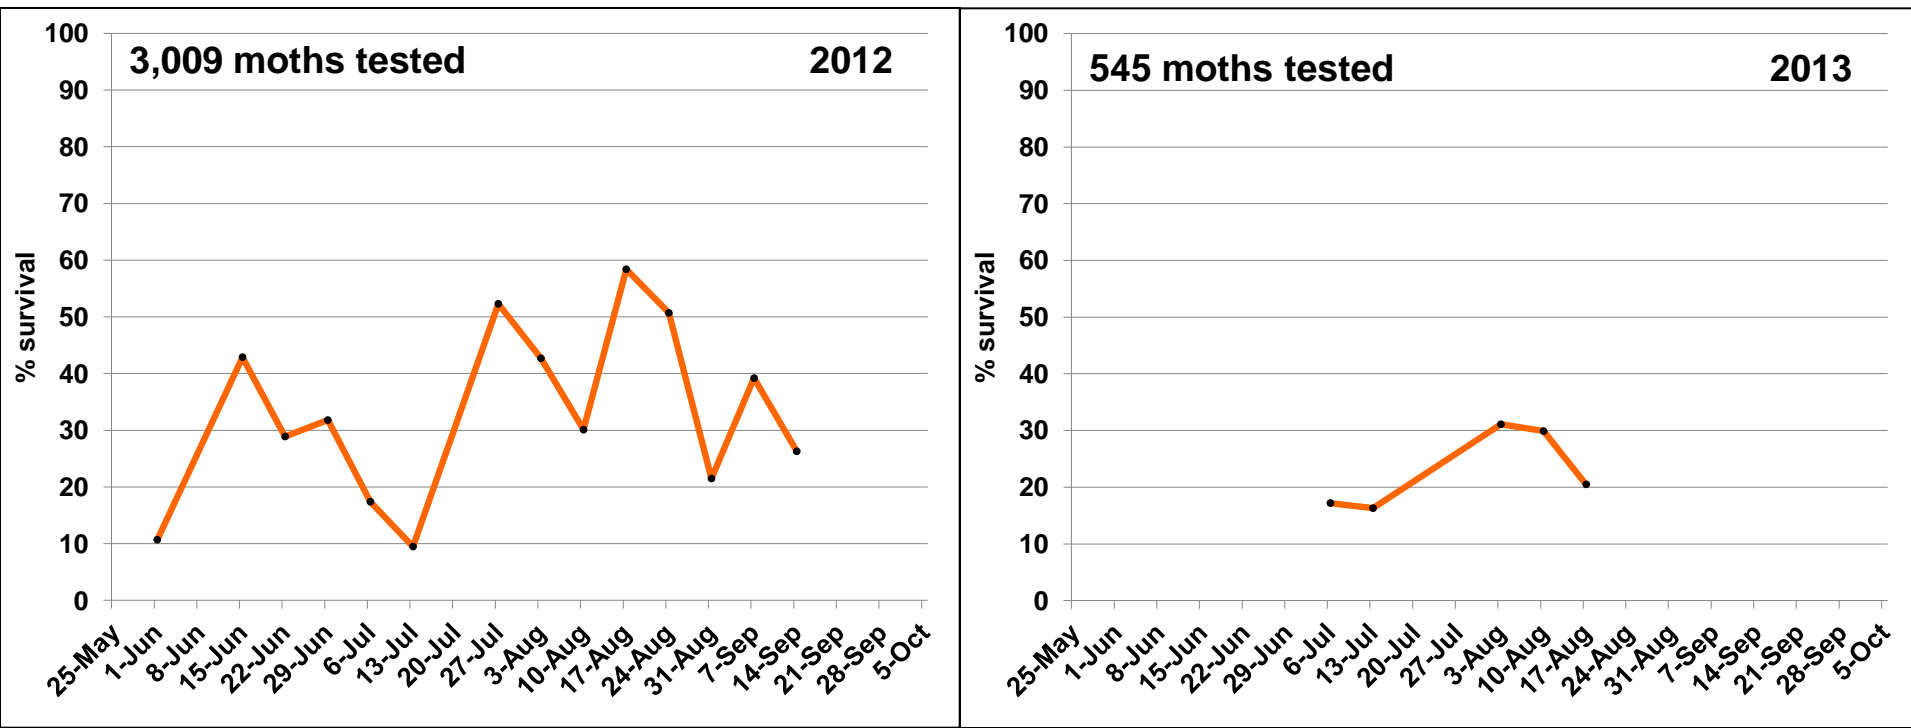

# Mean weekly percent *Helicoverpa zea* (corn earworm/bollworm) moth survival, 5 µg cypermethrin, Suffolk, VA

**Adjusted for control mortality using Abbott's formula.  
Moths were collected from pheromone traps.**