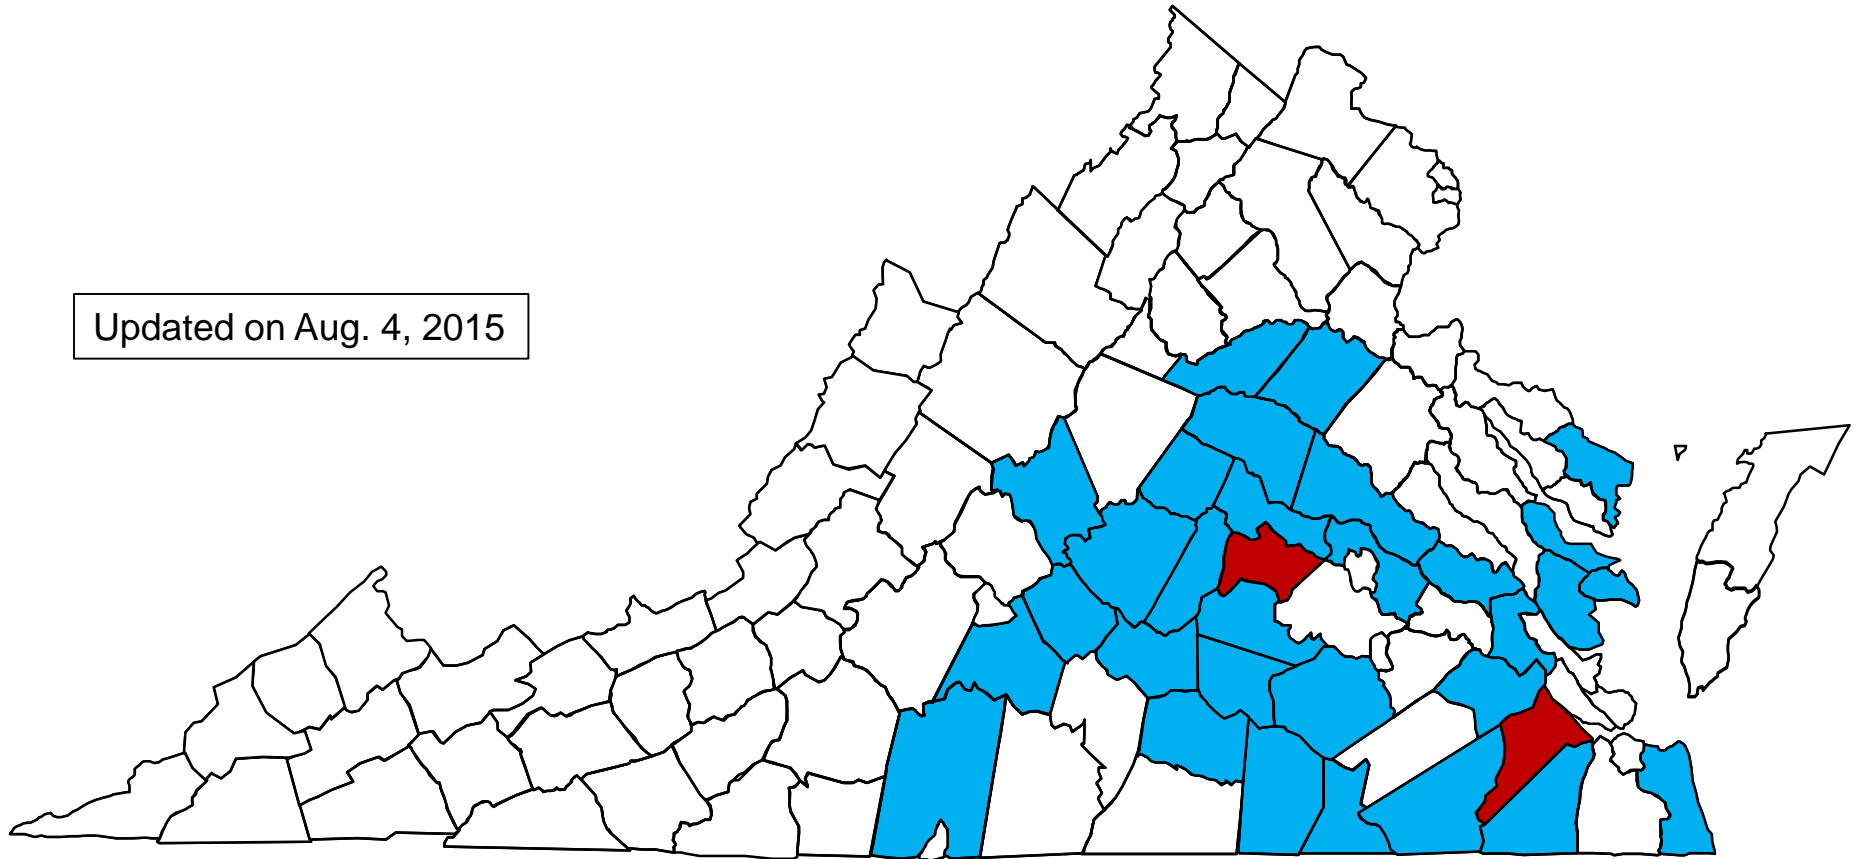

# Kudzu Bug Distribution in Virginia, 2015

Updated on Aug. 4, 2015

**■** Kudzu bug found in soybean (Amelia, Appomattox, Brunswick, Buckingham, Campbell, Charles City, Cumberland, Dinwiddie, Fluvanna, Gloucester, Goochland, Greensville, Hanover, Henrico, Louisa, Lunenburg, Mathews, Middlesex, Nelson, New Kent, Northumberland, Nottoway, Orange, Pittsylvania, Prince Edward, Southampton, Spotsylvania, Suffolk, Surry, Virginia Beach)

**■** Kudzu bug observed in county (Isle of Wight, Powhatan)